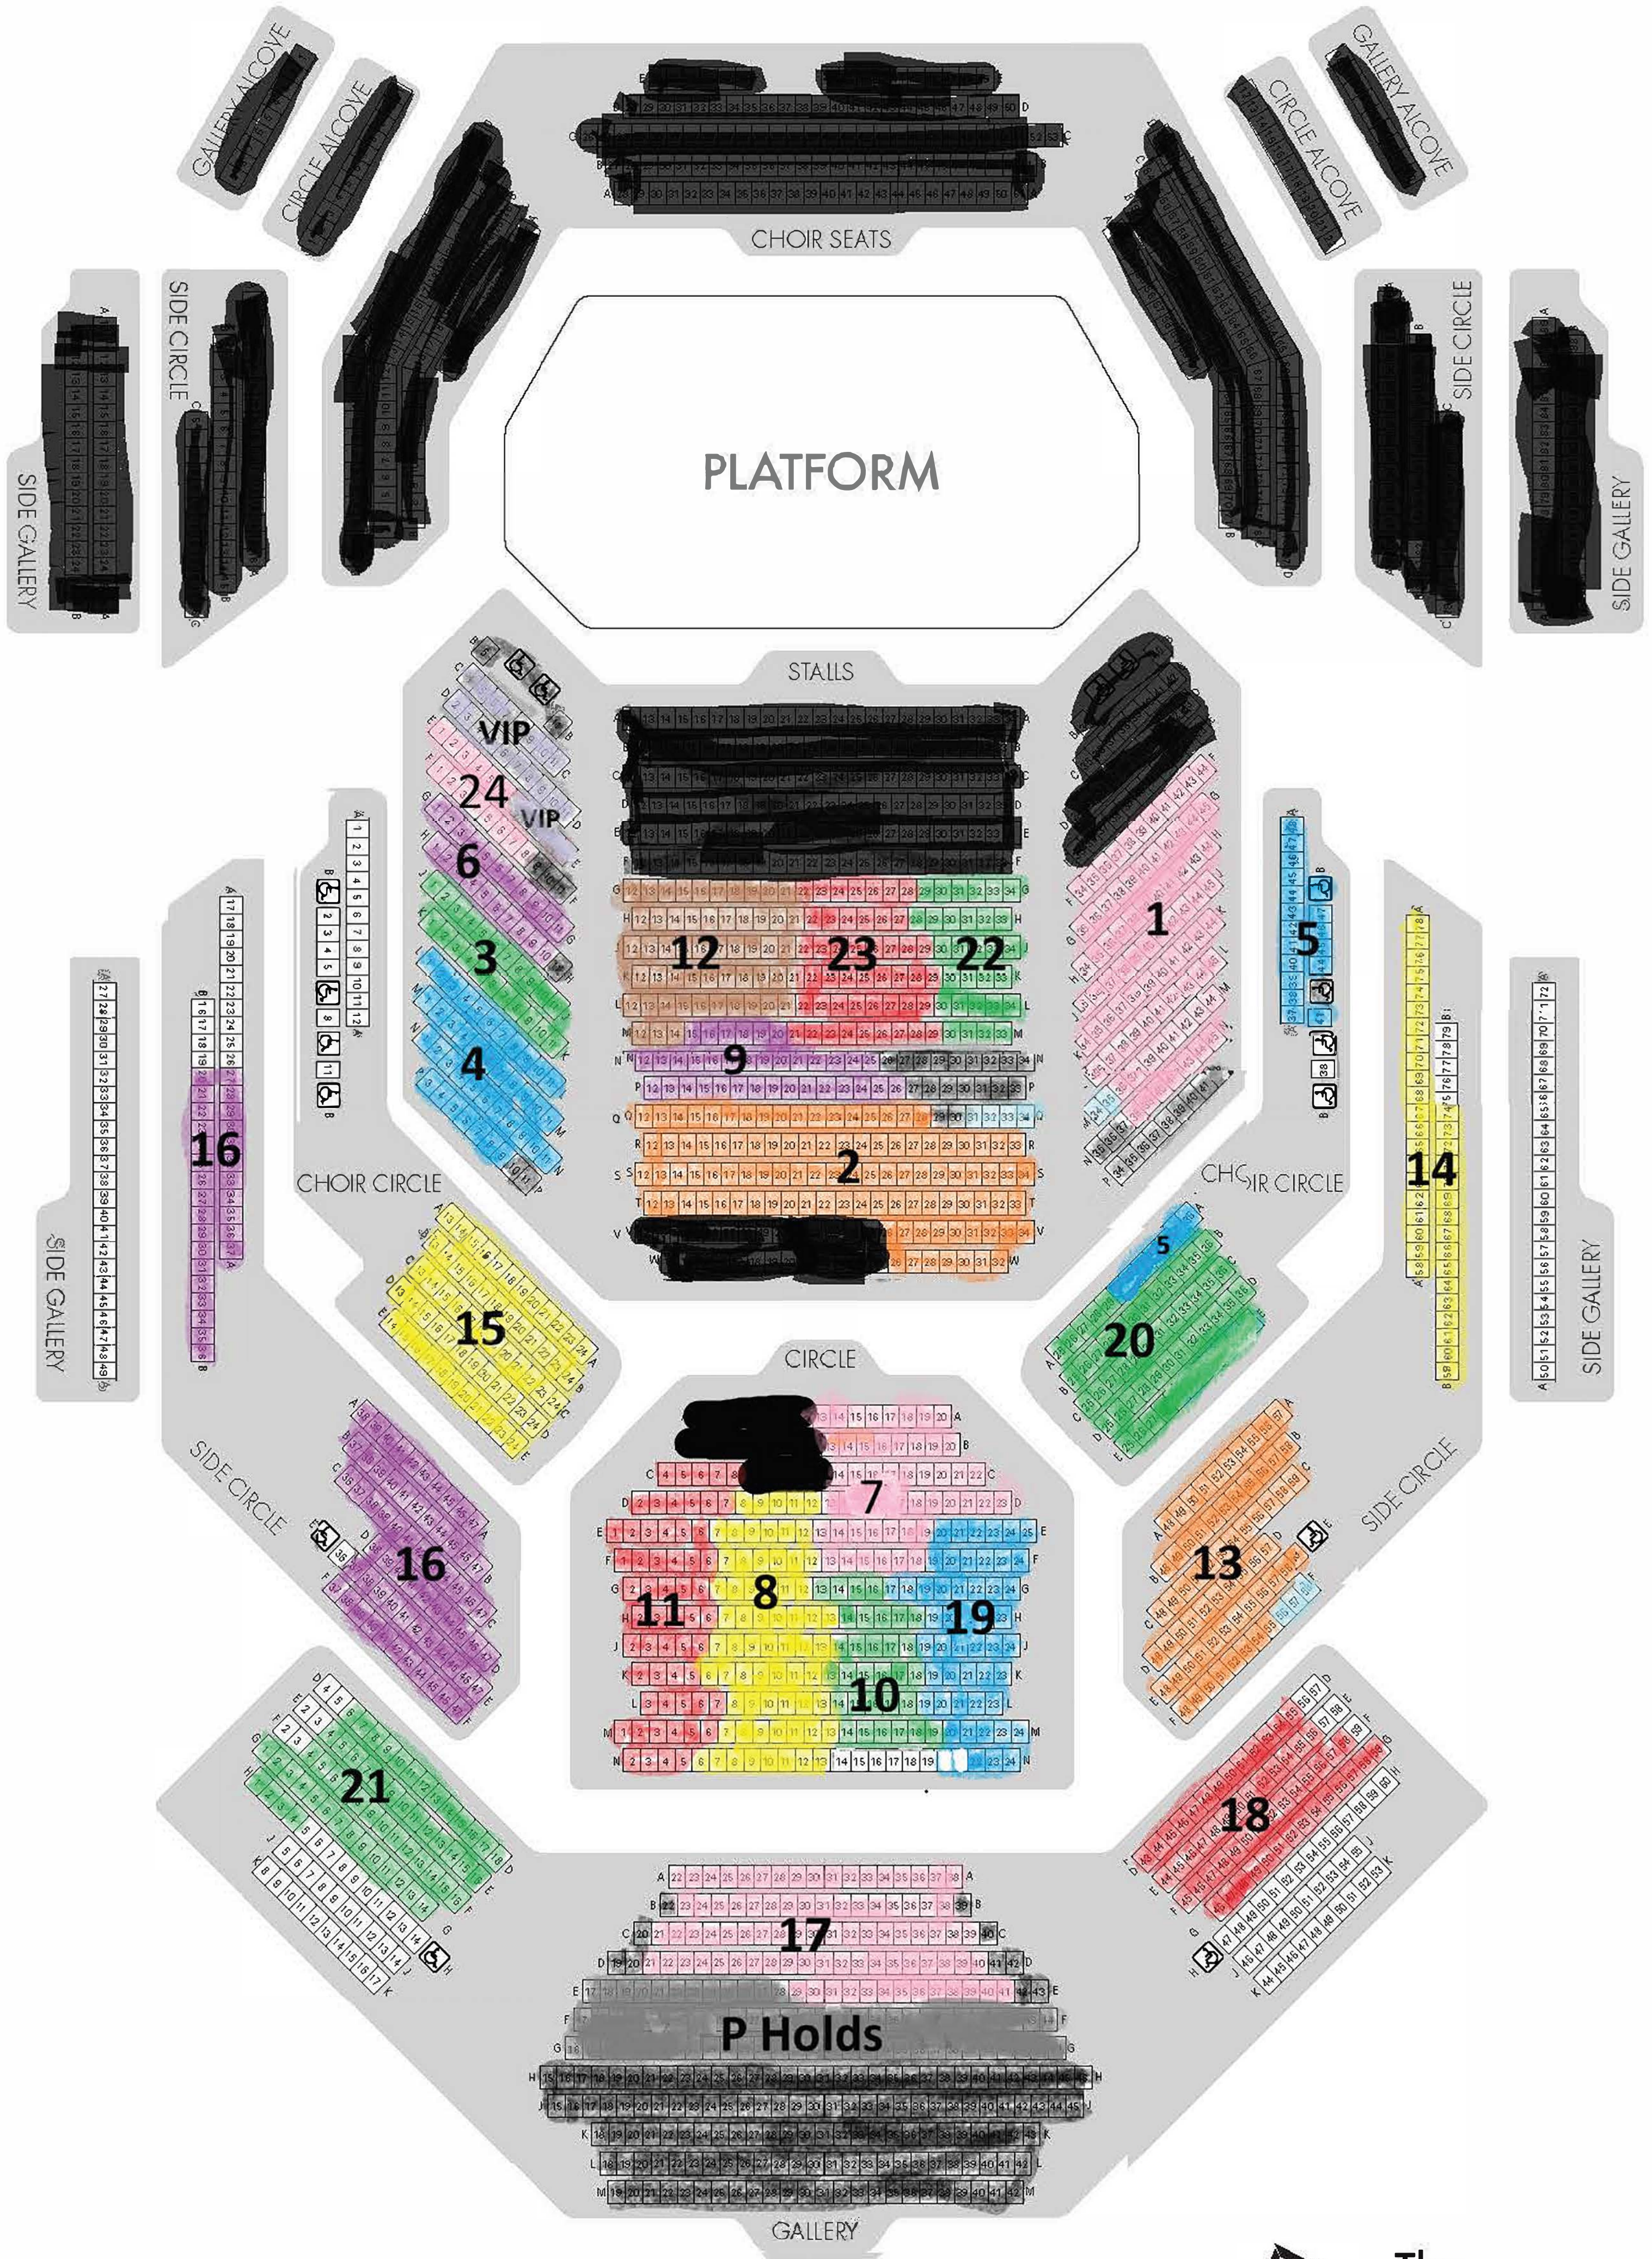

## Chorus Numbers (includes non-members and CAL members who purchased AETs with chorus )

- 1 – Aberdeen
- 2 – Ronninge Show Chorus
- 3 – Sunlight
- 4 – Ignite UK
- 5 – Solent Sounds
- 6 – Vilja A Cappella
- 7 – Key Town Eskilstuna
- 8 – Alba Show Chorus
- 9 – Vasteras Show Chorus
- 10 – Gothia
- 11 – Snowflake Singers
- 12 – Peals of the Sound
- 13 – Harmony Heights
- 14 – Copper Town Harmony
- 15 – Heartbeat
- 16 – Forth Valley
- 17 – Lace City
- 18 – Viva Acapella
- 19 – Phoenix Chorus
- 20 – Singing Unlimited
- 21 – Stockholm Starlight
- 22 – Milltown
- 23 – Vocal Dimension
- 24 – CAL

# Friday Quartet Contest

# Saturday Chorus Contest

# Saturday Night Show