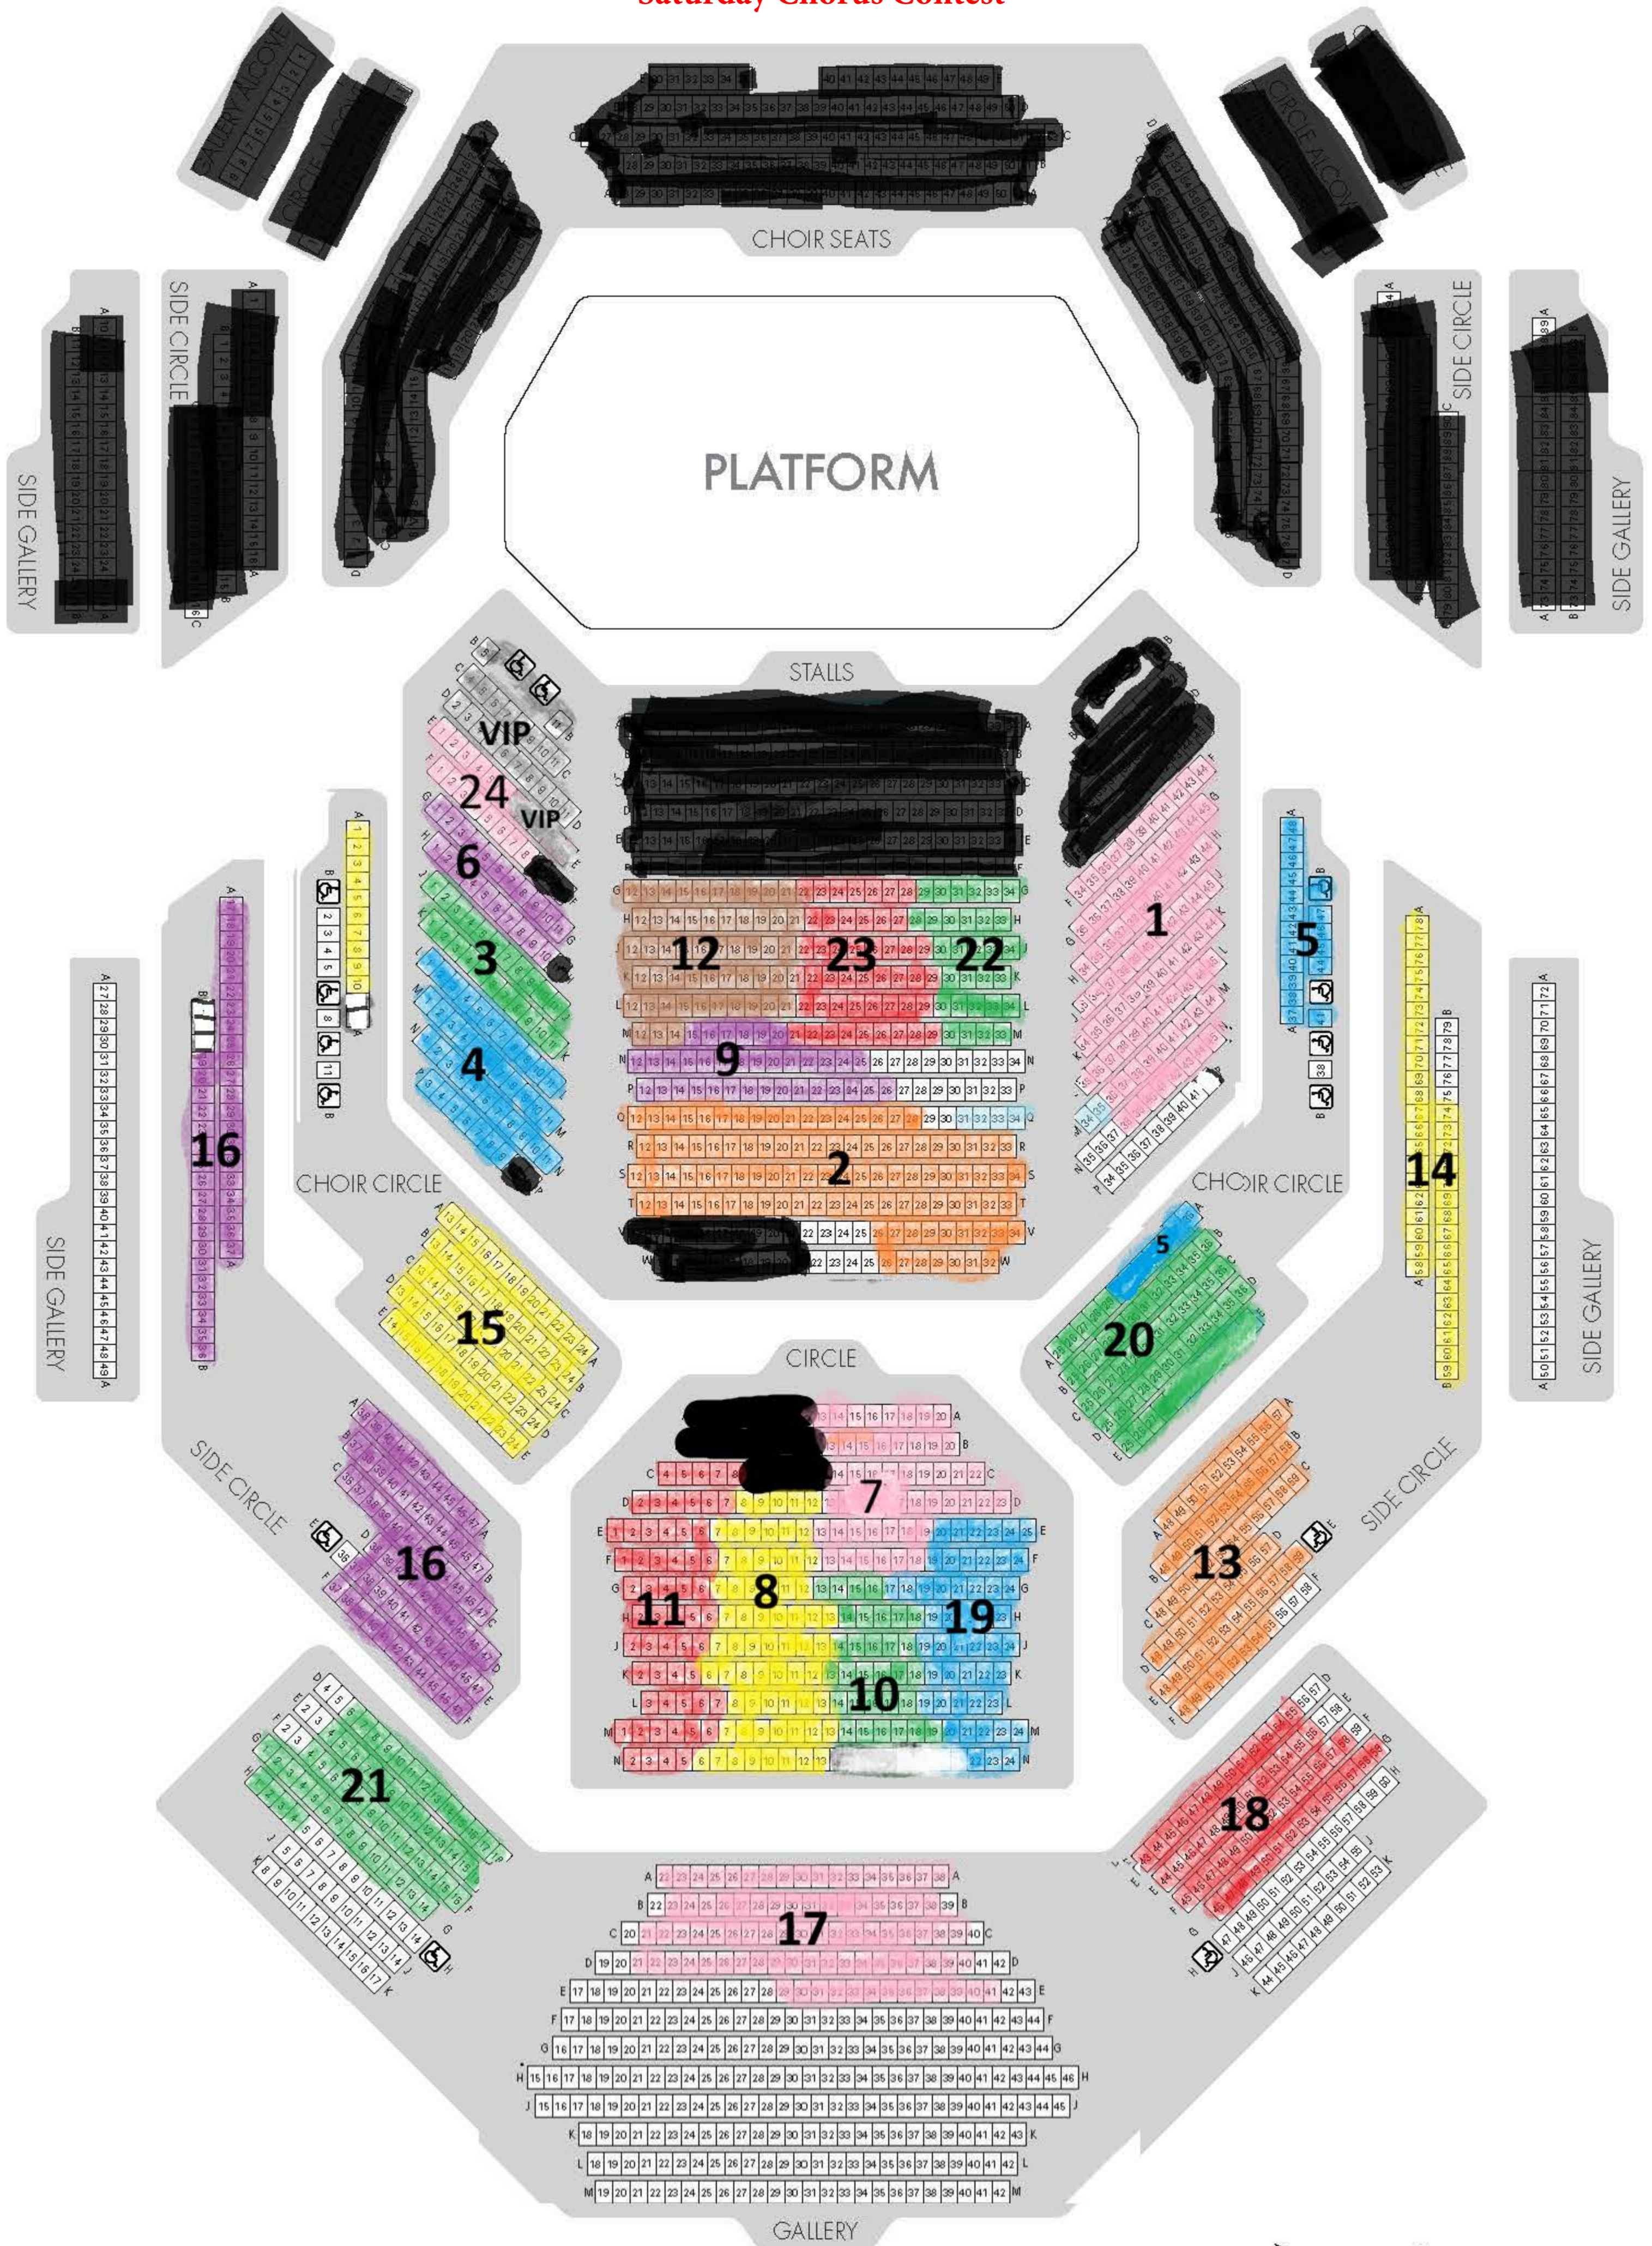

## Chorus Numbers (includes non-members and CAL members who purchased AETs with chorus )

- 1 – Aberdeen
- 2 – Ronninge Show Chorus
- 3 – Sunlight
- 4 – Ignite UK
- 5 – Solent Sounds
- 6 – Vilja A Cappella
- 7 – Key Town Eskilstuna
- 8 – Alba Show Chorus
- 9 – Vasteras Show Chorus
- 10 – Gothia
- 11 – Snowflake Singers
- 12 – Peals of the Sound
- 13 – Harmony Heights
- 14 – Copper Town Harmony
- 15 – Heartbeat
- 16 – Forth Valley
- 17 – Lace City
- 18 – Viva Acapella
- 19 – Phoenix Chorus
- 20 – Singing Unlimited
- 21 – Stockholm Starlight
- 22 – Milltown
- 23 – Vocal Dimension
- 24 – CAL

# Friday Quartet Contest

# Saturday Chorus Contest

# Saturday Night Show