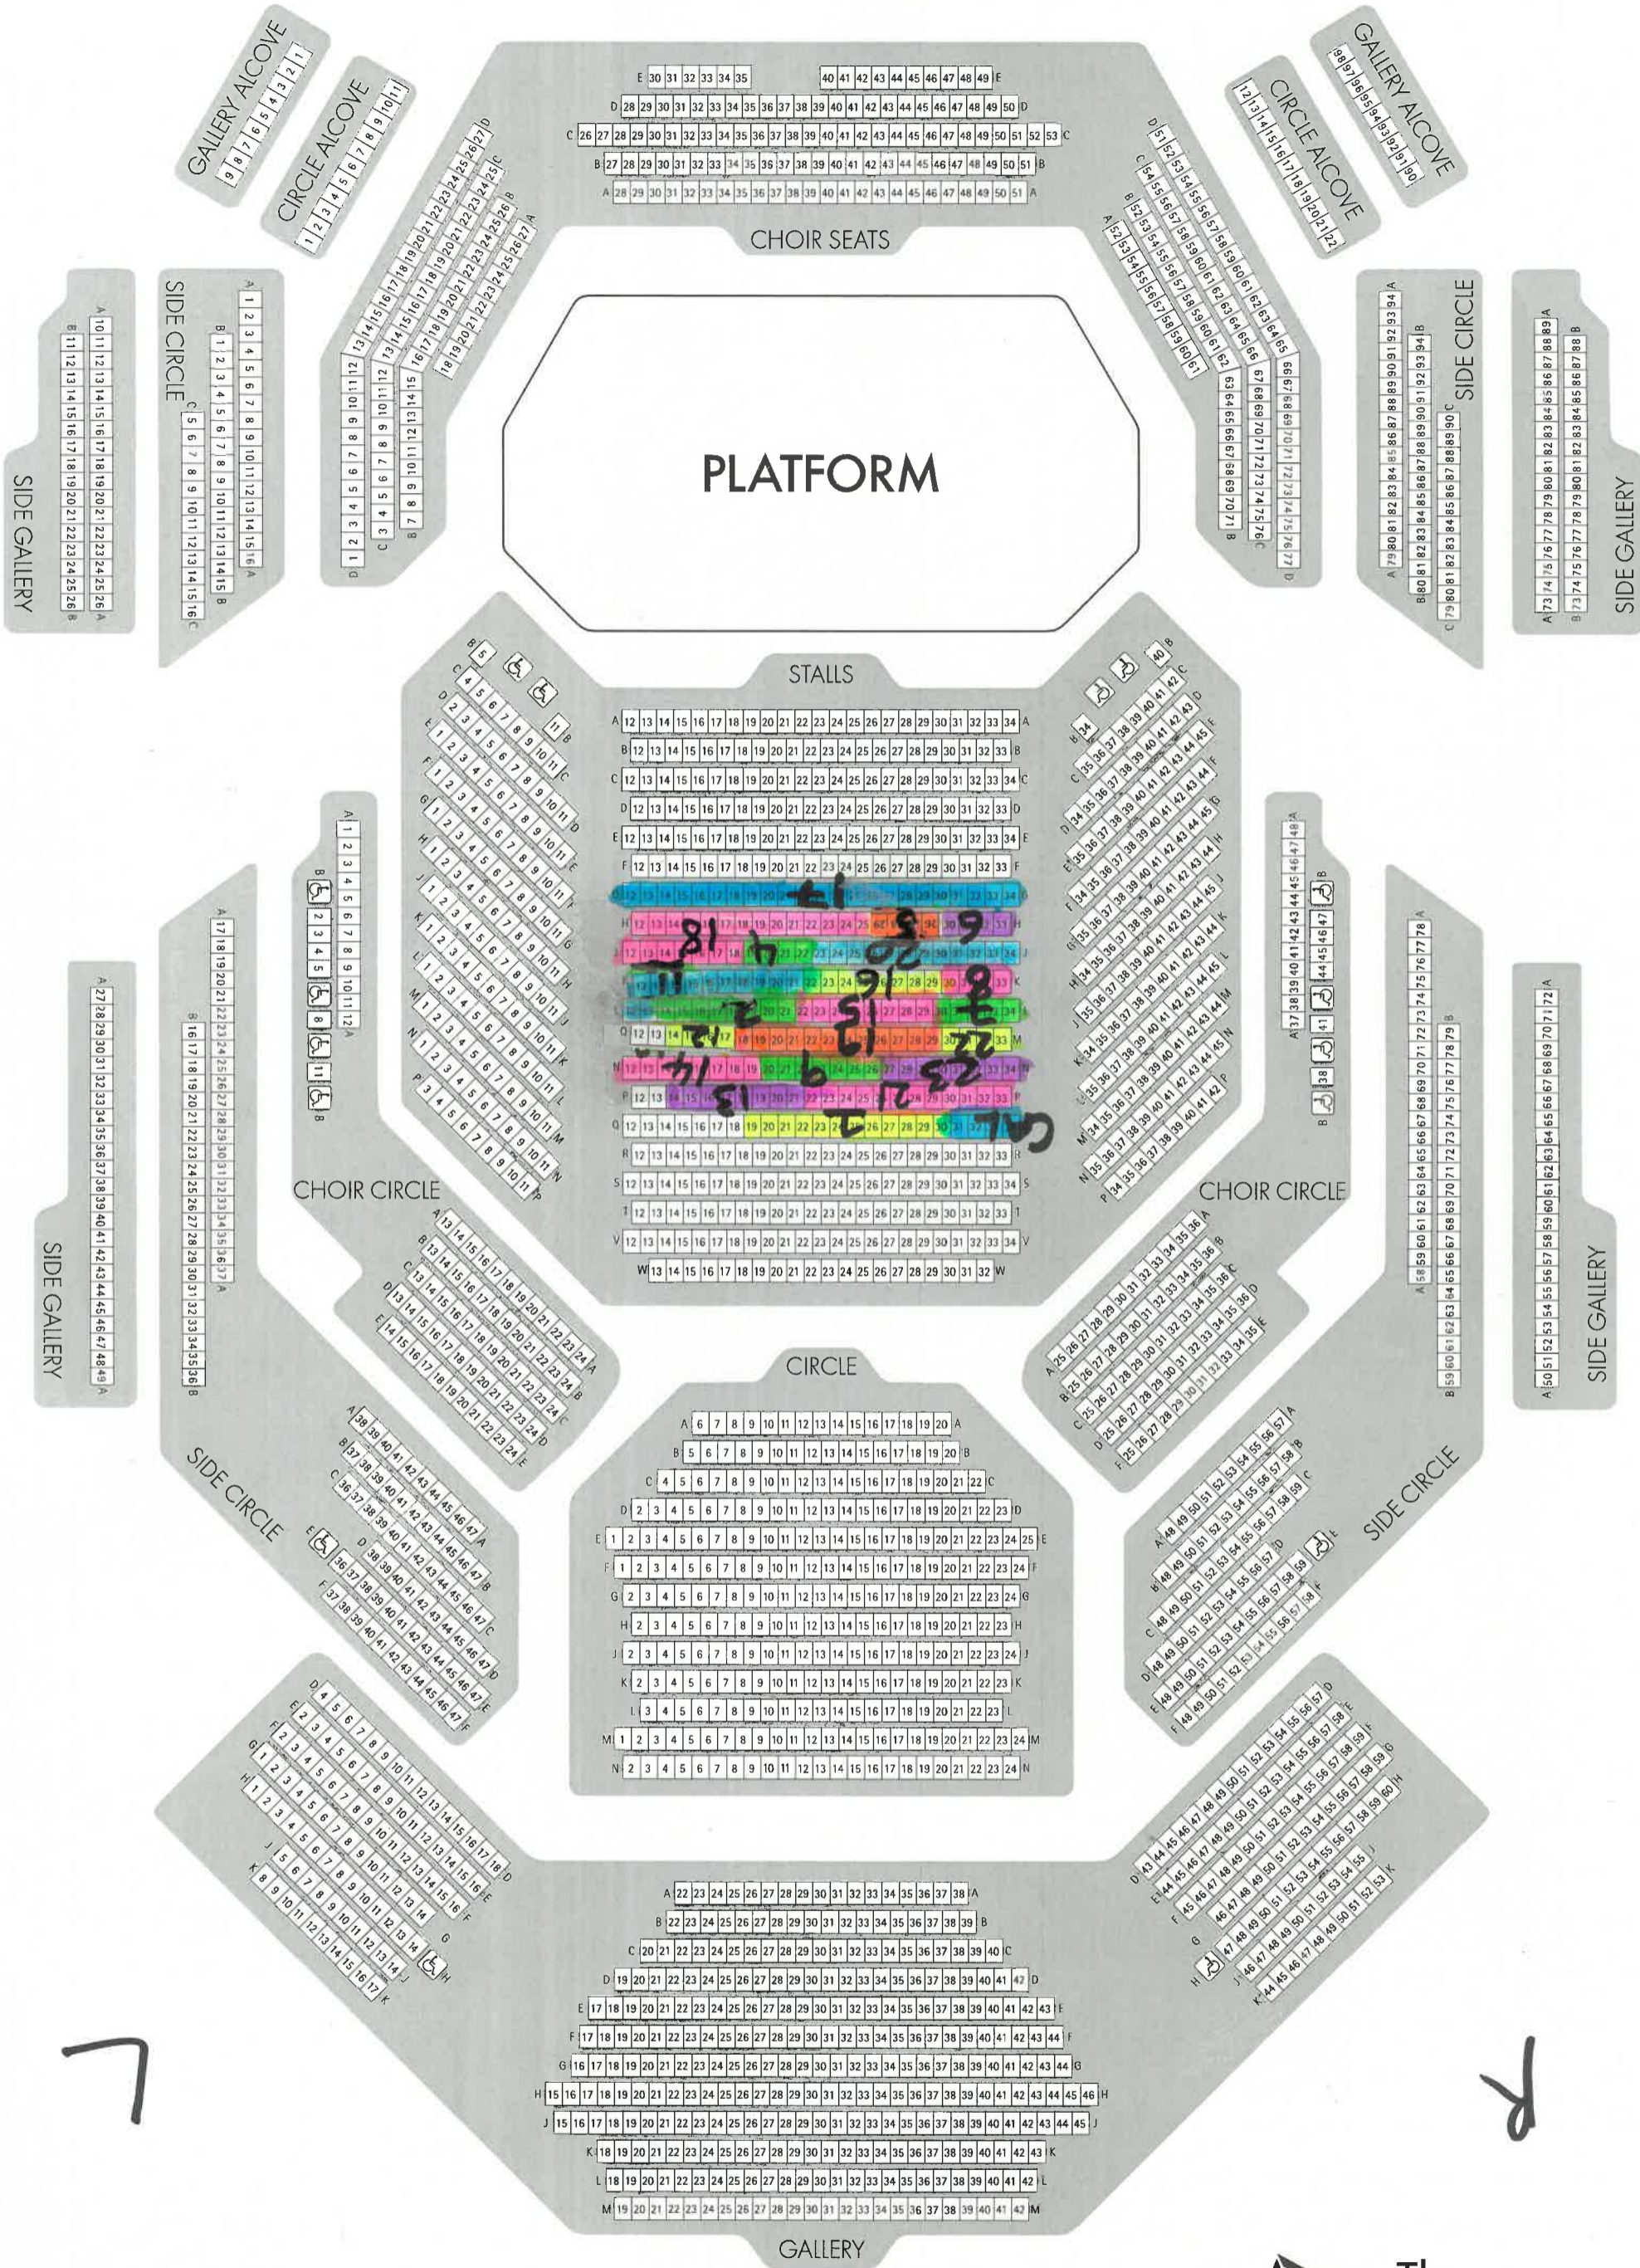

## Chorus Numbers (includes non-members and CAL members who purchased AETs with chorus )

- 1 – Aberdeen
- 2 – Ronninge Show Chorus
- 3 – Sunlight
- 4 – Ignite UK
- 5 – Solent Sounds
- 6 – Vilja A Cappella
- 7 – Key Town Eskilstuna
- 8 – Alba Show Chorus
- 9 – Vasteras Show Chorus
- 10 – Gothia
- 11 – Snowflake Singers
- 12 – Peals of the Sound
- 13 – Harmony Heights
- 14 – Copper Town Harmony
- 15 – Heartbeat
- 16 – Forth Valley
- 17 – Lace City
- 18 – Viva Acapella
- 19 – Phoenix Chorus
- 20 – Singing Unlimited
- 21 – Stockholm Starlight
- 22 – Milltown
- 23 – Vocal Dimension
- 24 – CAL

# Friday Quartet Contest

# Saturday Chorus Contest

# Saturday Night Show